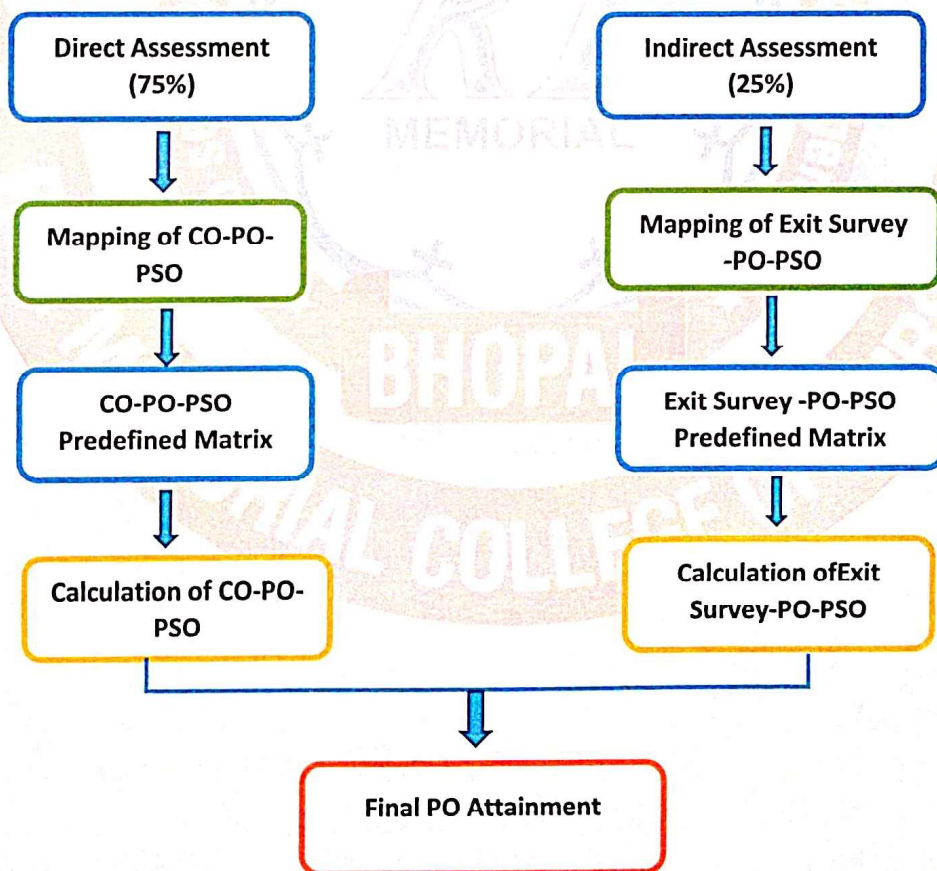

METHOD OF ASSESSMENT OF LEARNING OUTCOME

METHOD OF CALCULATION OF PROGRAMME OUTCOME

PRINCIPAL
R.D. Memorial College of Nursing
Bhopal (M.P.)